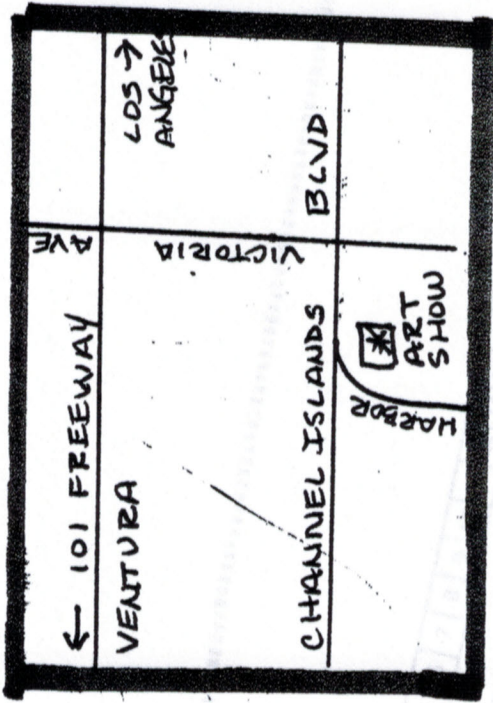

Channel Islands Harbor Fine Art Show  
 @ Harbor Landing, Oxnard

Take the Ventura (101) Freeway. Exit Victoria Ave and go West, 5 miles to Channel Islands Harbor Blvd and turn Right. After crossing the bridge prepare to turn left at Harbor Blvd. The show will be on the left, in the parking lot at 2800 Harbor Blvd.

CHANNEL ISLANDS HARBOR BLVD.

HARBOR BLVD

|   |   |   |   |   |   |   |   |   |
|---|---|---|---|---|---|---|---|---|
| 1 | 2 | 3 | 4 | 5 | 6 | 7 | 8 | 9 |
|---|---|---|---|---|---|---|---|---|

|    |    |    |    |    |    |    |    |    |    |    |    |
|----|----|----|----|----|----|----|----|----|----|----|----|
| 21 | 20 | 19 | 18 | 17 | 16 | 15 | 14 | 13 | 12 | 11 | 10 |
| 22 | 23 | 24 | 25 | 26 | 27 | 28 | 29 | 30 | 31 | 32 | 33 |