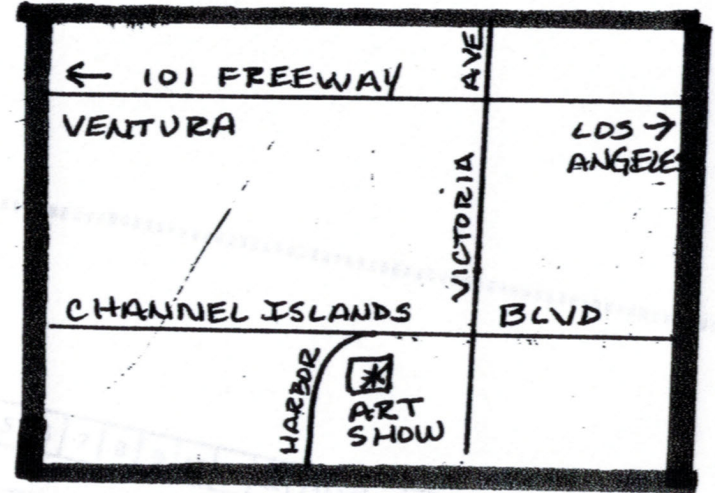

Channel Islands Harbor Fine Art Show

@ Harbor Landing, Oxnard

Take the Ventura (101) Freeway. Exit Victoria Ave and go West, 5 miles to Channel Islands Harbor Blvd and turn Right. After crossing the bridge prepare to turn left at Harbor Blvd. The show will be on the left, in the parking lot at 2800 Harbor Blvd.

CHANNEL ISLANDS HARBOR BLVD.

HARBOR BLVD

1	2	3	4	5	6	7	8	9
---	---	---	---	---	---	---	---	---

21	20	19	18	17	16	15	14	13	12	11	10
22	23	24	25	26	27	28	29	30	31	32	33

45	44	43	42	41	40	39	38	37	36	35	34
----	----	----	----	----	----	----	----	----	----	----	----